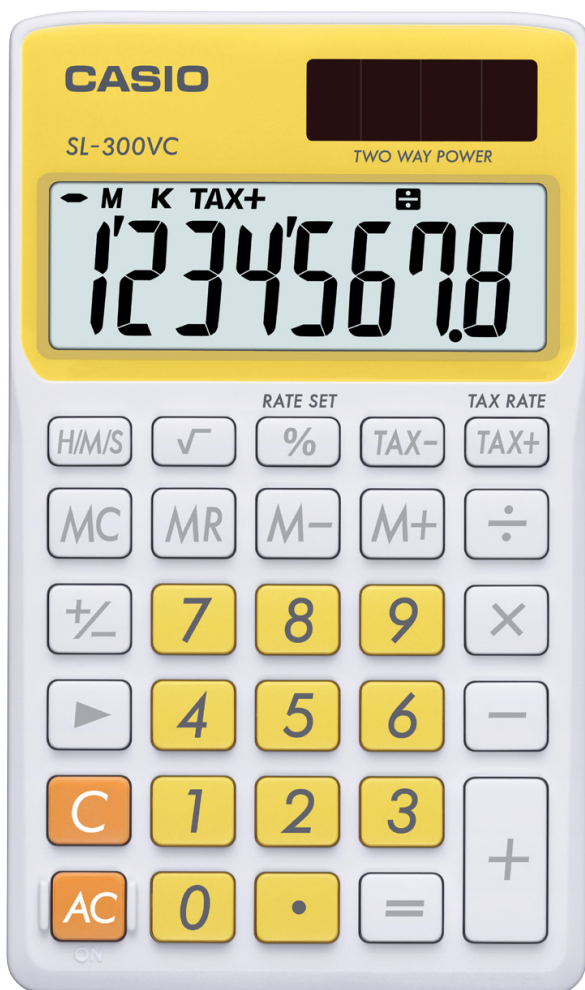

CASIO®

SL300VC-YW FRESH

Solar Plus Power, independent memory, and a profit-margin percent function make this calculator a perfect choice for business and home use.

Colors Available:

	FEATURE	SL300VC-YW
DISPLAY	Type	Big Display
	Digits	8
FEATURES	Independent Memory	X
	Constants for +, -, x, /	X
	Change Sign (+/-)	X
	Percent	X
	Square Root Key	X
	Profit Margin	X
	Clear Last Entry and Clear All	-
MATHEMATICS	Percent Calculations	X
POWER	Dual (Solar and Battery)	X
	Battery	LR54 (LR1130)
	Type	Solar w/ Battery Back Up
	Automatic Power Down	-
SPECIAL FEATURES	Protective Hard Case	-
	Size (H x W x L) Inches	9/32" x 2-3/4" x 4-5/8"
	Weight	6.0 oz