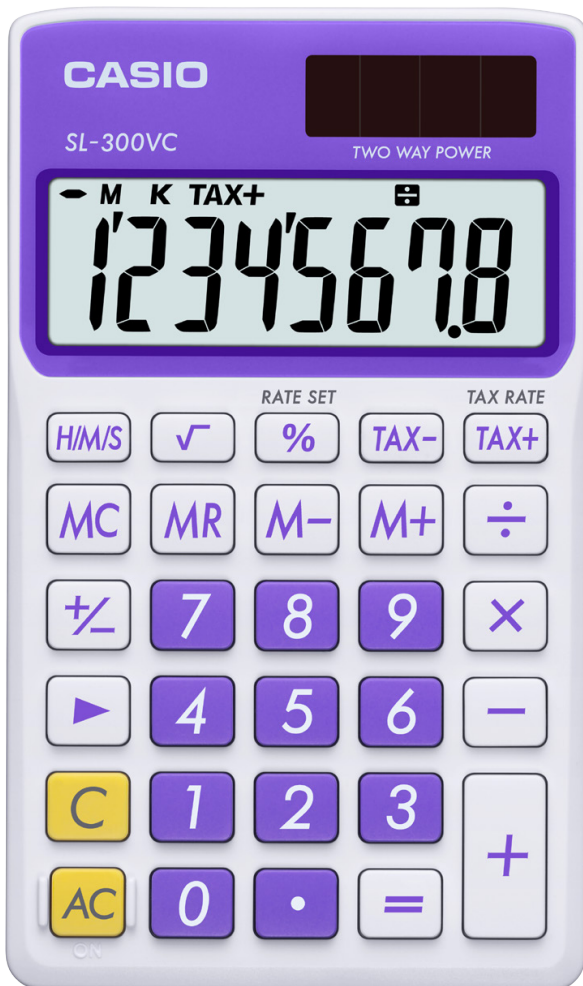

CASIO®

SL300VC-PL MYSTIC

Solar Plus Power, independent memory, and a profit-margin percent function make this calculator a perfect choice for business and home use.

Colors Available:

	FEATURE	SL300VC-PL
DISPLAY	Type	Big Display
	Digits	8
FEATURES	Independent Memory	X
	Constants for +, -, x, /	X
	Change Sign (+/-)	X
	Percent	X
	Square Root Key	X
	Profit Margin	X
	Clear Last Entry and Clear All	-
MATHEMATICS	Percent Calculations	X
POWER	Dual (Solar and Battery)	X
	Battery	LR54 (LR1130)
	Type	Solar w/ Battery Back Up
	Automatic Power Down	-
SPECIAL FEATURES	Protective Hard Case	-
	Size (H x W x L) Inches	9/32" x 2-3/4" x 4-5/8"
	Weight	6.0 oz