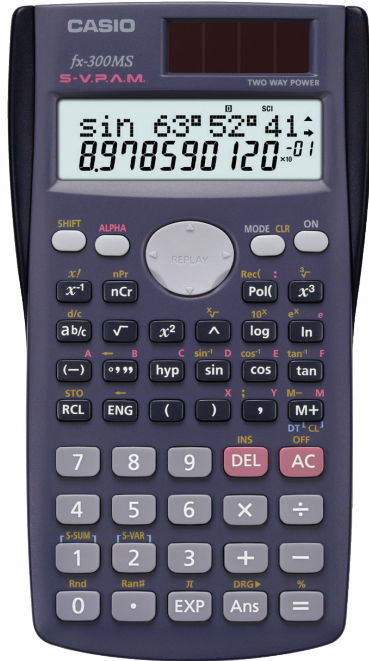

FEATURE	fx-300MS PLUS
SPECIFICATIONS	
Power Supply	Solar + (G13/LR44)x1
Display (Lines or Dots)	2 Lines (11/10+2)
Auto Power OFF	X
DISPLAY / EXPRESSION	
Natural Textbook Display	-
Input	-
Output (Fraction)	-
Output (pi, root)	-
UNDO	-
Transformations	
Sexagesimal-Decimal Transformation	X
Engineering Notation	X
Recurring Decimal	-
BASIC FUNCTIONS	
Trigonometric, Inverse Trigonometric	X
Hyperbolic, Inverse Hyperbolic	X
Exponential, Logarithmic (log, ln, 10x, ex)	X
Power and Radical Root	X
Fraction	X
Mixed Fraction	X
Pi	X
Rounding	X
Angle Unit / Conversion (Deg, Rad, Grad)	X
GCD/LCM	-
Remainder (R÷)	-
Base Specified Logarithmic (Log aB)	-
Prime Factorization	-
Ratio Calculation	-
UTILITIES	
Variables	9
Variables List	-
Answer Memory (Ans)	X
Previous Answer Memory (Pre Ans)	-
Engineering Symbol Calculation	-
Solve function	-
CALC Function (Stored Formula Calculation)	-
Scientific Constant	-
Metric Conversion	-
SPECIAL FEATURES	
Statistics	X
Standard Deviation	X
Regression	X
Variance	-
Stat Values List	-
Combination, Permutation (nCr, nPr)	X
Random Numbers	X
Random Integers (RanInt)	-
Integer / Nearest Lower Integer (Int, Intg)	-
Table Function	-
Type of Table	-
Complex Number Calculation	-
Differentiation, Integration Calculation	-
Base-N Calculations	-
Matrix Calculations	-
Vector Calculations	-
Equation Calculation	
Simultaneous Equation	-
Polynomial Equation	-
Storing Result	-
Inequality Calculation	-
Sum Calculation (SIGMA)	-
Product Calculation (Product of f(x))	-
Verify Function	-
Distribution Calculation	-
Spreadsheet	-

CASIO

fx-300MS PLUS

Featuring a 240 Built-In Functions, 10 Digit-10 + 2 Display and Solar Plus, the FX-300MSPlus is permitted on College Entrance Examination Boards like the SAT and PSAT/NMSQT.