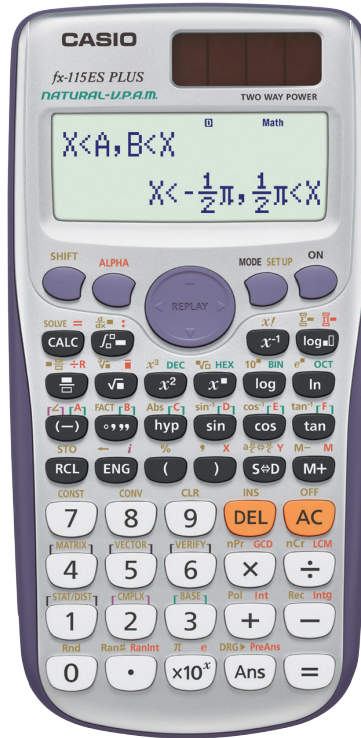

FEATURE	fx-115ES PLUS
<b>SPECIFICATIONS</b>	
Power Supply	Solar + (G13/LR44)x1
Display (Lines or Dots)	16 x 4 Lines (96 x 31 Dots)
Auto Power OFF	X
<b>DISPLAY / EXPRESSION</b>	
Natural Textbook Display	X
Input	X
Output (Fraction)	X
Output (pi, root)	X
UNDO	-
Transformations	
Sexagesimal-Decimal Transformation	X
Engineering Notation	X
Recurring Decimal	X
<b>BASIC FUNCTIONS</b>	
Trigonometric, Inverse Trigonometric	X
Hyperbolic, Inverse Hyperbolic	X
Exponential, Logarithmic (log, ln, 10x, ex)	X
Power and Radical Root	X
Fraction	X
Mixed Fraction	X
Pi	X
Rounding	X
Angle Unit / Conversion (Deg, Rad, Grad)	X
GCD/LCM	X
Remainder (R÷)	X
Base Specified Logarithmic (Log aB)	X
Prime Factorization	X
Ratio Calculation	-
<b>UTILITIES</b>	
Variables	9
Variables List	-
Answer Memory (Ans)	X
Previous Answer Memory (Pre Ans)	X
Engineering Symbol Calculation	-
Solve function	X
CALC Function (Stored Formula Calculation)	X
Scientific Constant	40
Metric Conversion	40
<b>SPECIAL FEATURES</b>	
Statistics	X
Standard Deviation	X
Regression	X
Variance	-
Stat Values List	-
Combination, Permutation (nCr, nPr)	X
Random Numbers	X
Random Integers (RanInt)	X
Integer / Nearest Lower Integer (Int, Intg)	X
Table Function	X
Type of Table	f(x) f(x), g(x)
Complex Number Calculation	X
Differentiation, Integration Calculation	X
Base-N Calculations	X
Matrix Calculations	X
Vector Calculations	X
Equation Calculation	X
Simultaneous Equation	X
Polynomial Equation	X
Storing Result	-
Inequality Calculation	X
Sum Calculation (SIGMA)	X
Product Calculation (Product of f(x))	X
Verify Function	X
Distribution Calculation	-
Spreadsheet	-

# CASIO

## fx-115ES PLUS

Casio's latest and most advanced scientific calculator features new Natural Textbook Display and improved math functionality. FX-115ES PLUS has been designed to be the perfect choice for high school and college students learning General Math, Trigonometry, Statistics, Algebra I and II, Calculus, Engineering, Physics.